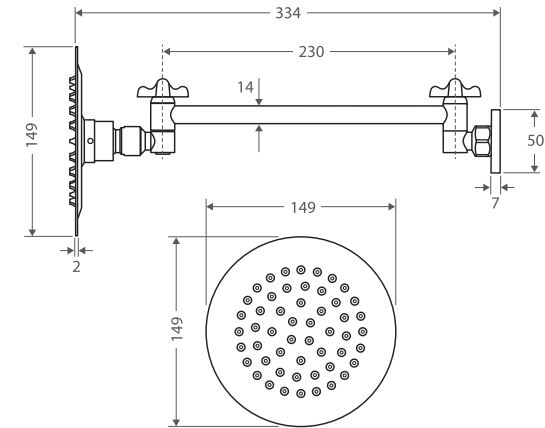

Slice Round SHOWER ARM SET

Features

- Polished chrome finish
- Swivel arm
- 2 mm thin profile
- Made from solid brass
- Brass swivel joints
- Female ½" BSP inlet
- **WELS 3 Star rated, 9L/min**

Available in

While we aim to ensure specifications are correct at the time of publication, Fienza reserves the right to make modifications without prior notice. Physical colour may vary from image shown. All measurements are shown in millimetres. Always use physical product measurements for mark-ups and roughing-in as the technical drawing may differ from actual product received.