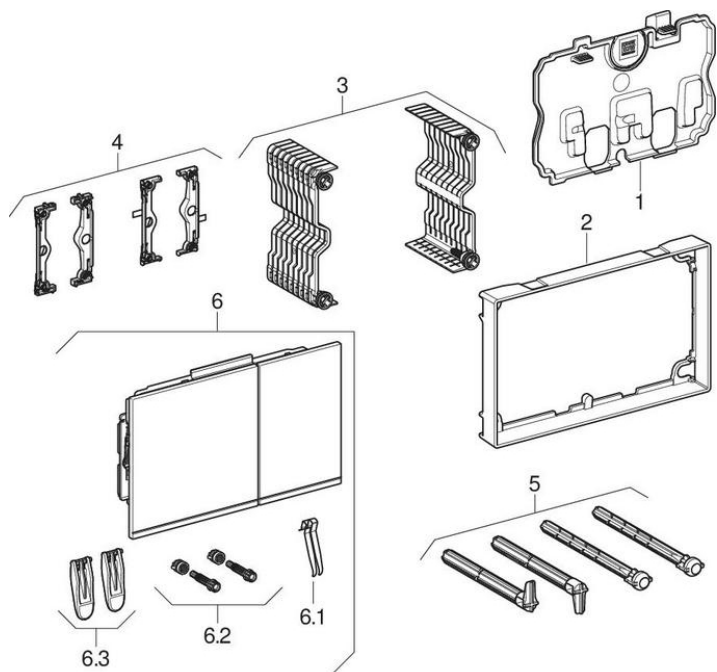

Actuator plates Sigma60 for dual flush

2016 -

Brand Geberit

Type Sigma60

Characteristics

Year of manufacture from	2016
Dimensions / Design	21.4 x 13.2 cm
Range	Sigma60

Valid for articles

115.640.GH.1 115.640.SI.1 115.640.SJ.1 115.640.SQ.1

#	Art. no.	Description
1	243.423.00.1	Inner cover Sigma60(2016)
2	243.413.00.1	Mounting frame Sigma60 (2016)
3	243.414.00.1	Distance element Sigma60 (2016) set-2
4	243.424.00.1	Adapter Set Sigma60(2016)
5	242.588.00.1	Rod set, for Sigma60