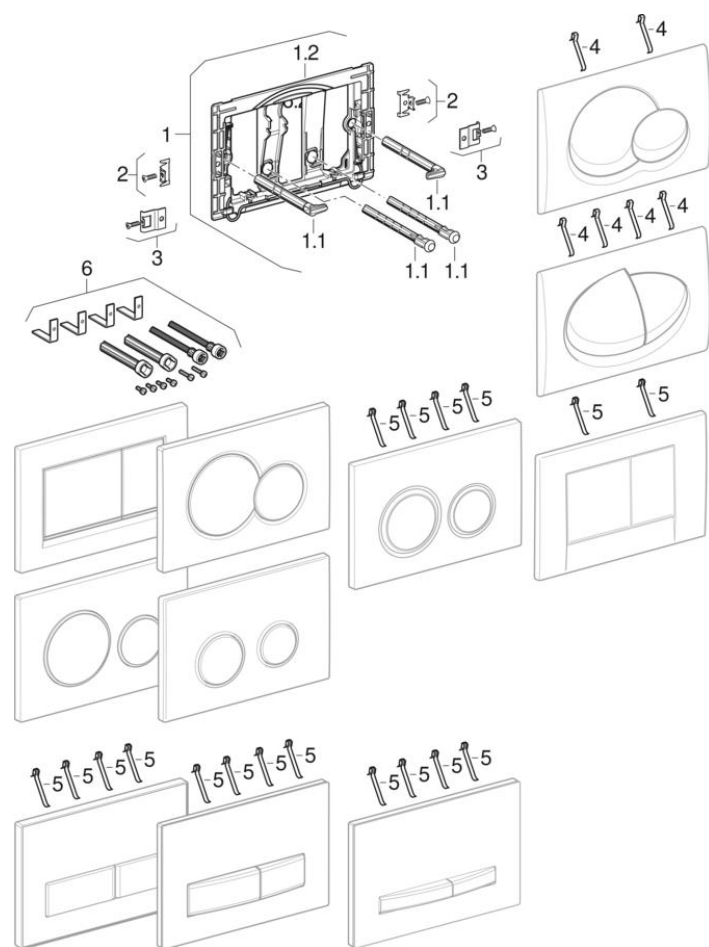

Actuator plates Sigma, Samba, Bolero, Twist, for dual flush

2000 -

Brand Geberit

Type Bolero, Samba, Sigma01, Sigma20, Sigma21, Sigma30, Sigma50, Twist

Characteristics

Year of manufacture from	2000
Dimensions / Design	24.6 x 16.4 cm
Range	Twist, Sigma50, Samba, Sigma30, Sigma20, Sigma01, Bolero

Valid for articles

115.770.11.5	115.770.21.5	115.770.46.5	115.770.DW.5
115.770.GM.5	115.777.11.1	115.777.21.1	115.777.46.1
115.777.DW.1	115.778.KH.1	115.778.KJ.1	115.778.KK.1
115.778.KL.1	115.778.KM.1	115.778.KN.1	115.778.SN.1
115.780.21.1	115.780.46.1	115.781.SN.1	115.785.GH.1
115.788.11.1	115.788.DW.1	115.788.EP.1	115.788.GH.1
115.788.SC.1	115.788.SD.1	115.788.SE.1	115.882.14.1
115.883.14.1	115.882.JT.1	115.883.JT.1	115.788.11.5
115.788.DW.5	115.788.EP.5	115.788.GH.5	115.788.SC.5
115.788.SD.5	115.788.SE.5	115.788.SQ.5	115.789.21.5
115.770.JQ.5	115.882.11.1	115.882.01.1	115.882.16.1
115.883.11.1	115.883.01.1	115.883.16.1	115.770.11.1
115.770.21.1	115.770.46.1	115.883.KH.1	115.883.KJ.1
115.883.KK.1	115.883.KL.1	115.883.KM.1	115.780.11.1
115.780.KA.1	115.882.KH.1	115.882.KJ.1	115.882.KK.1
115.882.KL.1	115.882.KM.1	115.882.SN.1	115.889.SN.1
115.788.21.5	115.884.SI.1	115.884.SJ.1	115.884.TG.1
115.884.JM.1	115.788.11.2	115.788.21.2	115.788.DW.2
115.788.GH.2	115.788.SD.2	115.788.SQ.2	115.788.TG.2
115.788.JM.2	115.883.JQ.1	115.882.JQ.1	

#	Art. no.	Description	Remarks
1.1	241.874.00.1	Push rod set for toolfree installation	From 2008
1.2	241.876.00.1	mounting frame tool-free	From 2008
2	241.877.00.1	Vandal proof screw set, for Sigma plates	For mounting frame Sigma from 2008
5	241.295.00.1	Push plate spring (Sigma)/set 10pcs	
6	240.938.00.1	Extension set for (Danceline/Kappa/Artline) actuators	