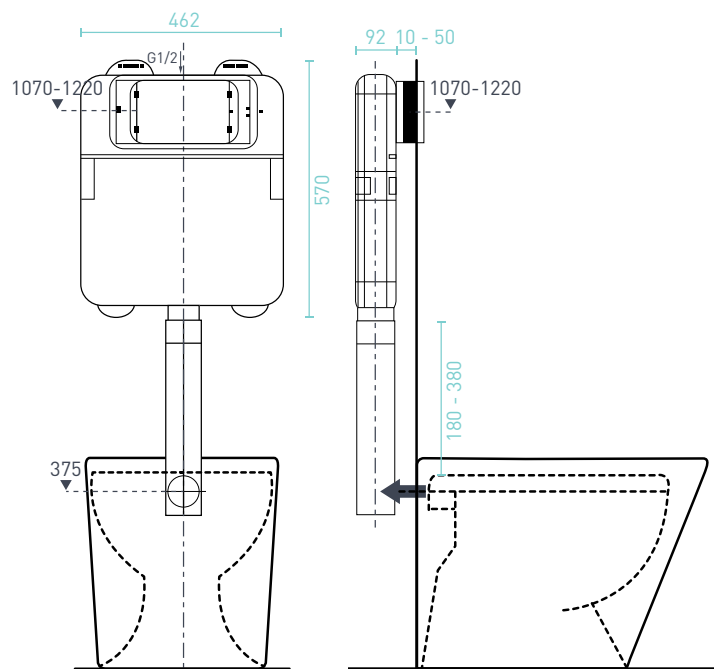

RENEE

RIMLESS WALL FACED TOILET PAN WITH IN-WALL CISTERN & BUTTONS - Premium Vitreous China, High Gloss White

The Renee's sleek, rimless wall faced pan, sits flush against the wall & is fixed to the floor. The innovative in-wall cistern can be concealed in a wall cavity of just 92mm or a vanity unit, for a fully integrated installation. Easy to clean & space saving, this seamless design is perfect for an ultra-modern bathroom.

- Soft close, quick release seat/lid
- Hygienic rimless toilet bowl
- Cyclone Flush
- Nano Glaze

- **10 YR WARRANTY**
- cistern & pan
- **1 YR WARRANTY**
- seat/lid & valves
- Includes Renee rimless wall faced toilet pan with seat, lid, floor mounting screws & concealed in-wall cistern
- Combine with your choice of flush plate & buttons
- Suitable for installation into a 92mm wall cavity
- Universal S or P-trap applications
- S-Trap setout 60-90mm
- Operating pressure 10-1300kPa

SIZE (p) x (w) x (h) mm	AS1172	WELS 4 STAR	RENEE WALL FACED PAN, IN WALL CISTERN & BUTTONS CODE
560 x 360 x 420	AS1172	4.5/3L (3.3L avg. flush)	REWFC Square Dual Button Flush Plate (<i>Chrome</i>)
560 x 360 x 420	AS1172	4.5/3L (3.3L avg. flush)	REWSW Square Dual Button Flush Plate (<i>Matte White</i>)
560 x 360 x 420	AS1172	4.5/3L (3.3L avg. flush)	REWSB Square Dual Button Flush Plate (<i>Matte Black</i>)
560 x 360 x 420	AS1172	4.5/3L (3.3L avg. flush)	REWFRC Round Dual Button Flush Plate (<i>Chrome</i>)
560 x 360 x 420	AS1172	4.5/3L (3.3L avg. flush)	REWFSS Square Dual Button Flush Plate (<i>Polished Stainless Steel</i>)