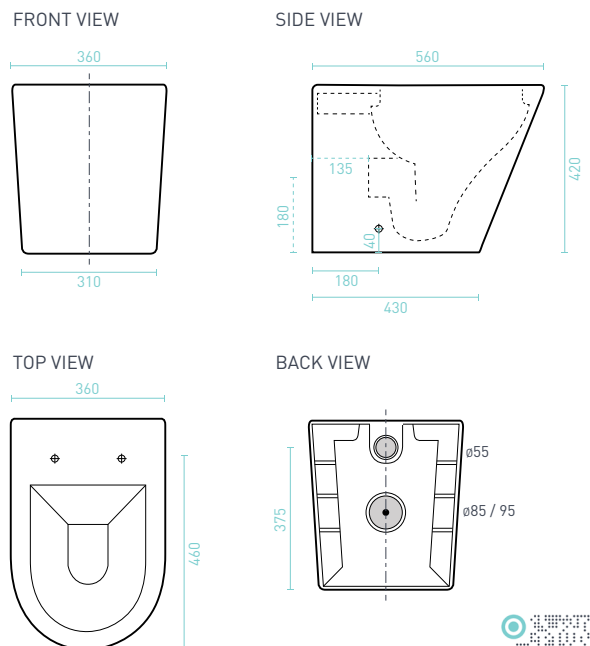

RENEE

RIMLESS WALL FACED TOILET PAN WITH IN-WALL CISTERN & BUTTONS - Premium Vitreous China, High Gloss White

The Renee's sleek, rimless wall faced pan, sits flush against the wall & is fixed to the floor. The innovative in-wall cistern can be concealed in a wall cavity of just 92mm or a vanity unit, for a fully integrated installation. Easy to clean & space saving, this seamless design is perfect for an ultra-modern bathroom.

- Soft close, quick release seat/lid
- Hygienic rimless toilet bowl
- Cyclone Flush
- Nano Glaze

- **10 YR WARRANTY**
- cistern & pan
- **1 YR WARRANTY**
- seat/lid & valves
- Includes Renee rimless wall faced toilet pan with seat, lid, floor mounting screws & concealed in-wall cistern
- Combine with your choice of flush plate & buttons
- Suitable for installation into a 92mm wall cavity
- Universal S or P-trap applications
- S-Trap setout 60-90mm
- Operating pressure 10-1300kPa

SIZE (p) x (w) x (h) mm	AS1172	WELS 4 STAR	RENEE WALL FACED PAN, IN WALL CISTERN & BUTTONS CODE
560 x 360 x 420	AS1172	4.5/3L (3.3L avg. flush)	REWFC Square Dual Button Flush Plate (<i>Chrome</i>)
560 x 360 x 420	AS1172	4.5/3L (3.3L avg. flush)	REWSW Square Dual Button Flush Plate (<i>Matte White</i>)
560 x 360 x 420	AS1172	4.5/3L (3.3L avg. flush)	REWSB Square Dual Button Flush Plate (<i>Matte Black</i>)
560 x 360 x 420	AS1172	4.5/3L (3.3L avg. flush)	REWFRC Round Dual Button Flush Plate (<i>Chrome</i>)
560 x 360 x 420	AS1172	4.5/3L (3.3L avg. flush)	REWFSS Square Dual Button Flush Plate (<i>Polished Stainless Steel</i>)