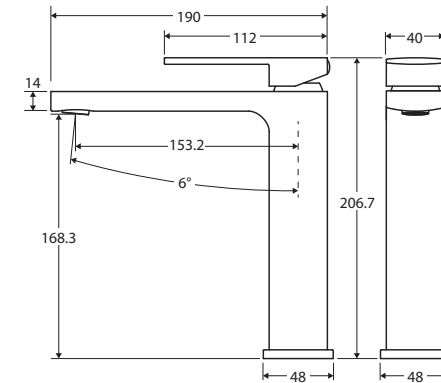

Tono® MEDIUM BASIN MIXER

Features

- Soft square outlet
- Swivel aerator
- High quality European cartridge (25 mm)
- PEX split-resistant hoses
- Made from eco-friendly lead-free brass*
- **WELS 6 Star rated, 4.5L/min**

Please note: This product may have a visible Fienza or Watermark logo.

*Defined as containing less than 0.25% lead.

Lead Free*

Available in

Chrome
233110

Electroplated
Matte Black
233110B

PVD
Brushed Nickel
233110BN

PVD
Gun Metal
233110GM

PVD
Urban Brass
233110UB

Cleaning & Care

- Regularly clean with mild soapy water using a microfibre cloth.
- In highly polluted or coastal locations, we recommend cleaning 2-3 times per week.
- Do not use harsh detergents, bleach, cream cleansers or citrus based cleaners. These substances are abrasive and will damage the surface.
- Do not use undue pressure and wipe in one direction only.

While we aim to ensure specifications are correct at the time of publication, Fienza reserves the right to make modifications without prior notice. Physical colour may vary from image shown. All measurements are shown in millimetres. Always use physical product measurements for mark-ups and roughing-in as the technical drawing may differ from actual product received.