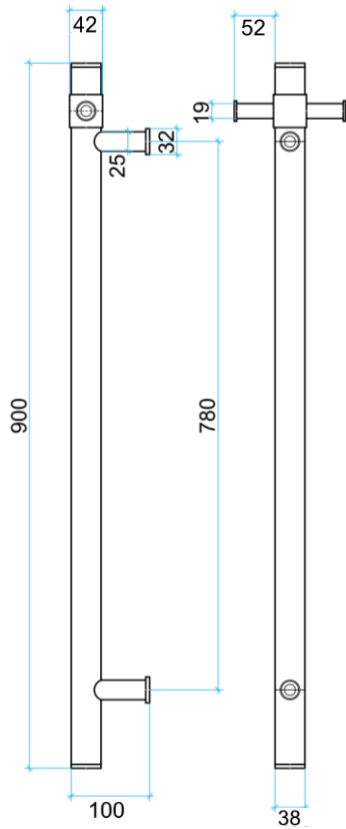

# Thermorail Towel Rails 12V

Electric Heated Towel Rails for use in bathrooms

Stock Code	Finish	Size (mm)	Output (W)	No. of Bars
VS900HBG	Brushed Gold Plated	W142 x H900 x D100	30 Watts	1

Rails are sold individually. Hooks are removable.

**PLEASE NOTE:** Specifications are for information purposes only. Whilst every effort has been made to ensure the product specifications are accurate, due to continuing product development and improvement the specifications are subject to change. Specifications can be used to rough in and fit timber supports in the wall however we recommend no holes are drilled without having the product on site or verifying the details with the manufacturer. Thermogroup cannot be held liable or responsible for errors due to updated specifications.