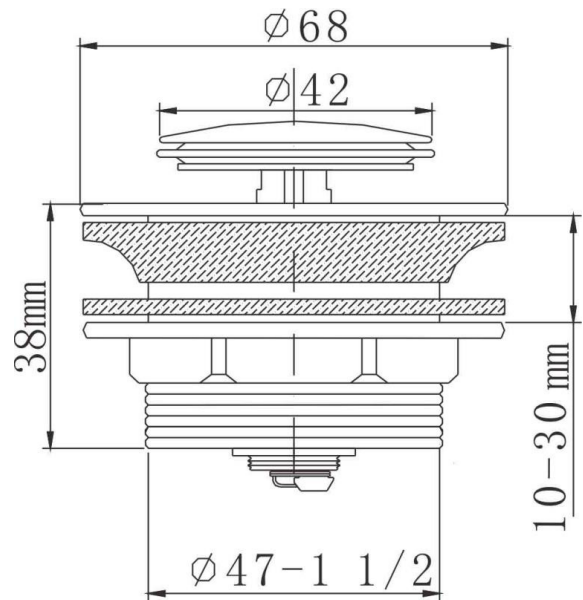

40MM POP-UP PLUG REMOVABLE WASTE

Bath Accessories

40MM POP-UP BATH PLUG WITH REMOVABLE WASTE

This innovative bath & spa bath plug is unique to Decina. The stylish chrome pop-up waste has a unique removable cartridge which is easy to remove for cleaning & drain access. Made from solid brass & finished in luxury polished, chrome.

PRODUCT CODE

- WA001

SIZE (L) X (W) X (H)

- 68 x 68 x 38 (mm)

WARRANTY

- Lifetime replacement guarantee (Limited)
- Conditions apply please see website for details

APPROVALS

- WaterMark Level 2
- WM 030031

KEY FEATURES

- Chrome 40mm pop-up bath plug with removable waste
- Suitable for bath & spa bath applications with a 40mm outlet
- Removable easy clean pop-up cartridge
- Hair catcher & jewellery friendly basket, stops most rings & earrings falling down the drain.
- Extra wide bath rim flange