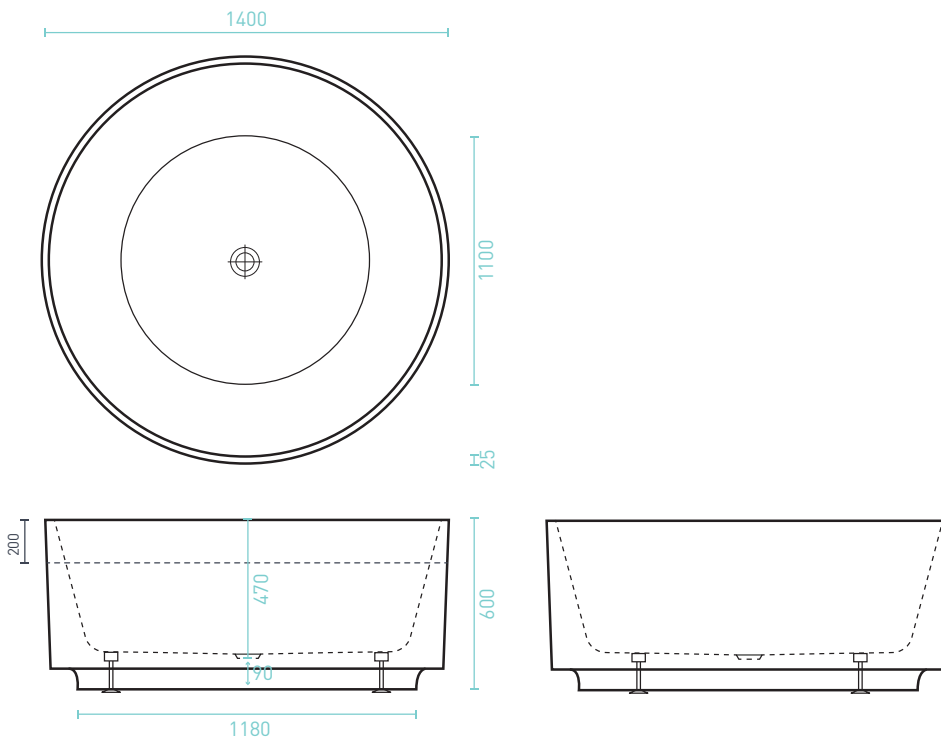

FLORENCIA

FREESTANDING BATH - Premium Sanitary Grade Acrylic, High Gloss White

The Florencia's round shape & thin bath lip is chic & makes a bold impression. The absolute ultimate statement in bathroom design, this bath will enhance any space. *Centre waste position.*

- Adjustable self-supporting feet
- Lumbar support
- Full body submersion

SIZE (l) x (w) x (d) mm	CAPACITY*	NET WEIGHT	CODE
1400 x 1400 x 600	290L	75kg	FL1400W

- 10 YR WARRANTY*
- AS/NZ Standard 2023/1995

FLORENCIA ACCESSORIES	BATH
Plug & Waste	Optional

*Capacity 200mm below the bath rim