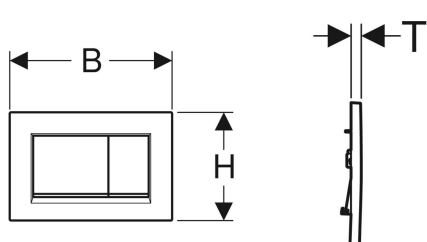

Geberit actuator plate Sigma30 for dual flush

Example image

Application purposes

- For flush actuation with Geberit Sigma concealed cisterns

Characteristics

- Front actuation

Scope of delivery

- Mounting frame
- 2 distance bolts

- Sound-absorbing actuator rods, tool-free fast adjustment

Technical data

Actuation force | < 20 N

- 2 actuator rods

Art. no.	Colour / surface	Material designation	B	H	T
115.883.KH.1	Plate and buttons: bright chrome-plated Design stripes: matt chrome-plated	Plastic	24.6 cm	16.4 cm	1.2 cm
115.883.KJ.1	Plate and buttons: white Design stripes: bright chrome-plated	Plastic	24.6 cm	16.4 cm	1.2 cm
115.883.KK.1	Plate and buttons: white Design stripes: gold-plated	Plastic	24.6 cm	16.4 cm	1.2 cm
115.883.KM.1	Plate and buttons: black Design stripes: bright chrome-plated	Plastic	24.6 cm	16.4 cm	1.2 cm
115.883.JQ.1	Plate and buttons: matt chrome-coated, easy-to-clean coated Design stripes: bright chrome-plated	Plastic	24.6 cm	16.4 cm	1.2 cm
115.883.JT.1	Plate and buttons: white matt coated, easy-to-clean coated Design stripes: bright chrome-plated	Plastic	24.6 cm	16.4 cm	1.2 cm
115.883.14.1	Plate and buttons: black matt coated, easy-to-clean coated Design stripes: bright chrome-plated	Plastic	24.6 cm	16.4 cm	1.2 cm
115.883.11.1	Plate and buttons: white Design stripes: matt white	Plastic	24.6 cm	16.4 cm	1.2 cm
115.883.01.1	Plate and buttons: white matt coated, easy-to-clean coated Design stripes: white	Plastic	24.6 cm	16.4 cm	1.2 cm
115.883.16.1	Plate and buttons: black matt coated, easy-to-clean coated Design stripes: black	Plastic	24.6 cm	16.4 cm	1.2 cm