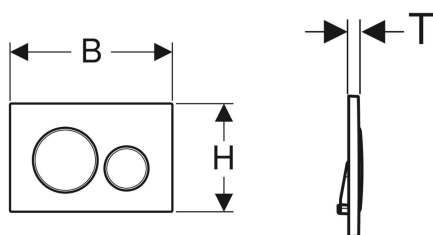

Geberit actuator plate Sigma20 for dual flush

Example image

Application purposes

- For flush actuation with Geberit Sigma concealed cisterns

Characteristics

- Front actuation

Scope of delivery

- Mounting frame
- 2 distance bolts

- Sound-absorbing actuator rods, tool-free fast adjustment

Technical data

Actuation force | < 20 N

- 2 actuator rods

Art. no.	Colour / surface	Material designation	B	H	T
115.882.KH.1	Plate and buttons: bright chrome-plated Design rings: matt chrome-plated	Plastic	24.6 cm	16.4 cm	1.2 cm
115.882.KJ.1	Plate and buttons: white Design rings: bright chrome-plated	Plastic	24.6 cm	16.4 cm	1.2 cm
115.882.KK.1	Plate and buttons: white Design rings: gold-plated	Plastic	24.6 cm	16.4 cm	1.2 cm
115.882.KM.1	Plate and buttons: black Design rings: bright chrome-plated	Plastic	24.6 cm	16.4 cm	1.2 cm
115.882.SN.1	Plate and buttons: brushed, easy-to-clean coated Design rings: polished	Stainless steel	24.6 cm	16.4 cm	1.2 cm
115.882.JQ.1	Plate and buttons: matt chrome-coated, easy-to-clean coated Design rings: bright chrome-plated	Plastic	24.6 cm	16.4 cm	1.2 cm
115.882.JT.1	Plate and buttons: white matt coated, easy-to-clean coated Design rings: bright chrome-plated	Plastic	24.6 cm	16.4 cm	1.2 cm
115.882.14.1	Plate and buttons: black matt coated, easy-to-clean coated Design rings: bright chrome-plated	Plastic	24.6 cm	16.4 cm	1.2 cm
115.882.11.1	Plate and buttons: white Design rings: matt white	Plastic	24.6 cm	16.4 cm	1.2 cm
115.882.01.1	Plate and buttons: white matt coated, easy-to-clean coated Design rings: white	Plastic	24.6 cm	16.4 cm	1.2 cm
115.882.16.1	Plate and buttons: black matt coated, easy-to-clean coated Design rings: black	Plastic	24.6 cm	16.4 cm	1.2 cm