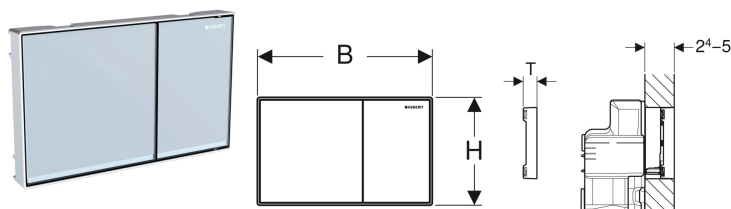

Geberit actuator plate Sigma60 for dual flush, surface-even

Example image

Application purposes

- For flush actuation with Geberit Sigma concealed cisterns 8 cm, range 2016
- For covering thicknesses 24–50 mm
- Not suitable for Geberit Duofix elements for wall-hung WC, barrier-free

Characteristics

- Range 2016
- Front actuation
- Surface-even actuation
- Sound-absorbing actuator rods, tool-free fast adjustment

Scope of delivery

- Compensation frame
- 2 spacers
- 2 distance bolts
- 2 actuator rods
- Protection plate
- Fastening material

To order additionally

- Geberit installation set, surface-even, for Sigma concealed cistern 12 cm

Art. no.	Colour / surface	Material designation	B	H	T
115.640.SI.1	Buttons: white Design stripes: mirrored Frame: bright chrome-plated	Die-cast zinc / glass	21.4 cm	13.2 cm	2.5 cm
115.640.SJ.1	Buttons: black Design stripes: mirrored Frame: bright chrome-plated	Die-cast zinc / glass	21.4 cm	13.2 cm	2.5 cm
115.640.GH.1	Buttons: chrome-plated, brushed, easy-to-clean coated Design stripes and frame: bright chrome-plated	Die-cast zinc	21.4 cm	13.2 cm	2.5 cm