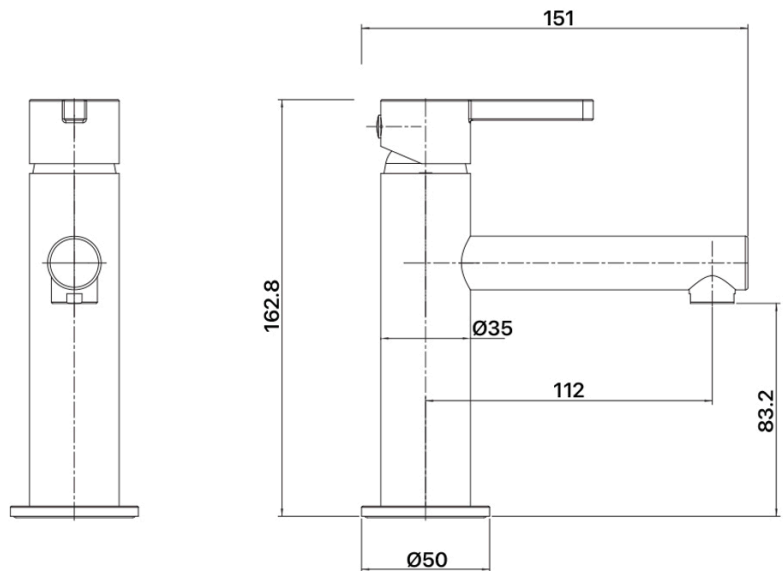

ALOE BASIN MIXER

A BRAND BY

BRASSHARDS

— GROUP —