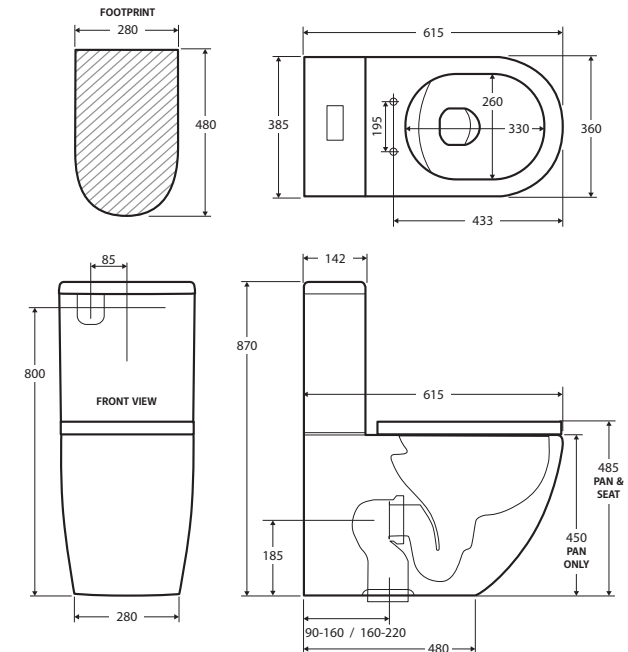

Alix BACK-TO-WALL TOILET SUITE

Features

- Can be installed to comply with Ambulant AS1428.1
- Rimless hygienic flush
- Extra height pan
- Short projection from wall for tight spaces
- Gloss white finish
- Large, easy-push chrome flush buttons
- Concealed pan for easy cleaning
- UF quick release, soft close seat
- High quality, R&T or Geberit flush systems
- Top or bottom inlets:
 - Left top inlet
 - Left or right bottom inlet
- Available as P-Trap or S-Trap
- **WELS 4 Star rated, 4.5L/3L (3.3L average flush)**

Available in

P-Trap
R&T System
K011P

S-Trap 90-160
R&T System
K011A

S-Trap 160-220
R&T System
K011B

P-Trap
Geberit System
K011GEP

S-Trap 90-160
Geberit System
K011GEA

S-Trap 160-220
Geberit System
K011GEB

Cleaning & Care

While we aim to ensure specifications are correct at the time of publication, Fienza reserves the right to make modifications without prior notice. Physical colour may vary from image shown. All measurements are shown in millimetres. For ceramic products, please allow +/- 10 mm tolerance for manufacturing variance. Always use physical product measurements for mark-ups and roughing-in as the technical drawing may differ from actual product received.