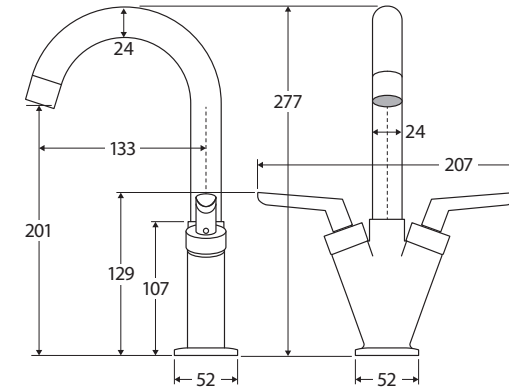

Chloe

BASIN MIXER

Features

- Swivel function
- Designed for bathroom basins
- Made from solid brass
- ¼ turn ceramic disc
- **WELS 4 Star rated, 7L/min**

Please note: This product may have a visible Fienza or Watermark logo.

While we aim to ensure specifications are correct at the time of publication, Fienza reserves the right to make modifications without prior notice. Physical colour may vary from image shown. All measurements are shown in millimetres. Always use physical product measurements for mark-ups and roughing-in as the technical drawing may differ from actual product received.