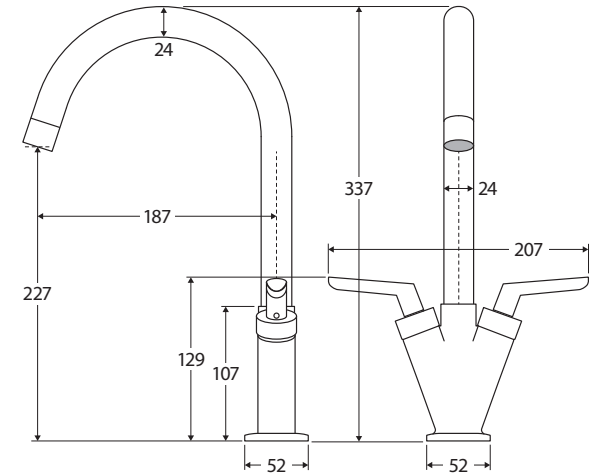

### Features

- Swivel function
- Designed for kitchen and laundry
- Made from solid brass
- ¼ turn ceramic disc
- **WELS 4 Star rated, 7L/min**

**Please note:** This product may have a visible Fienza or Watermark logo.

While we aim to ensure specifications are correct at the time of publication, Fienza reserves the right to make modifications without prior notice. Physical colour may vary from image shown. All measurements are shown in millimetres. Always use physical product measurements for mark-ups and roughing-in as the technical drawing may differ from actual product received.