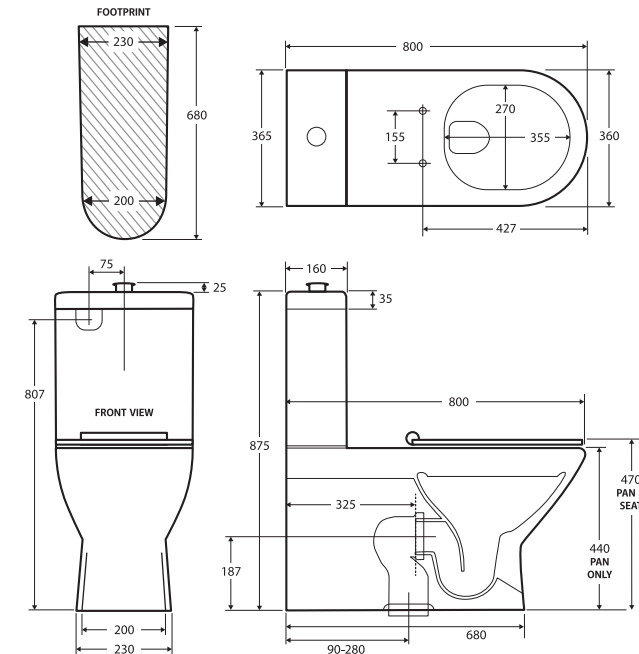

Delta Care White BACK-TO-WALL TOILET SUITE

Features

- Rimless hygienic flush
- Large, raised chrome flush buttons OR slim, chrome flush buttons
- Concealed pan for easy cleaning
- Single flap white seat
- High quality, R&T flush mechanism
- Top or bottom inlets:
 - Left top inlet
 - Left OR right bottom inlet
 (cannot use both at the same time)
- Available as P-Trap 180mm, or S-Trap with vario-bend 90-280 mm connector
- **WELS 4 Star rated, 4.5L/3L (3.2L average flush)**

Available in

P-Trap
Raised Flush Buttons
K013WP

S-Trap 90-280
Raised Flush Buttons
K013WA

P-Trap
Slim Flush Buttons
K013WP-SB

S-Trap 90-280
Slim Flush Buttons
K013WA-SB

Cleaning & Care

- Clean only with a soft cloth or sponge using warm water and mild soap or detergent. Do not use any abrasive cleaning materials.
- Do not use any solvents or corrosive liquids.
- Note that use of clip-on deodorisers will affect flushing performance on rimless suites.

While we aim to ensure specifications are correct at the time of publication, Fienza reserves the right to make modifications without prior notice. Physical colour may vary from image shown. All measurements are shown in millimetres. For ceramic products, please allow +/- 10 mm tolerance for manufacturing variance. Always use physical product measurements for mark-ups and roughing-in as the technical drawing may differ from actual product received.