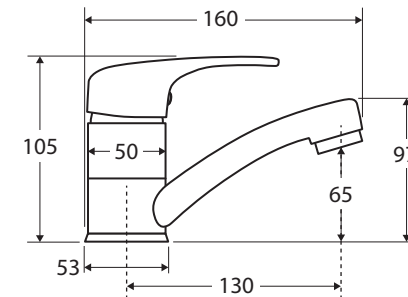

Eco

SWIVEL BASIN MIXER

Features

- Swivel function
- Made from solid brass
- 40 mm cartridge
- PEX split-resistant flexible hoses
- **WELS 5 Star rated, 5L/min**

Please note: This product may have a visible Fienza or Watermark logo.

While we aim to ensure specifications are correct at the time of publication, Fienza reserves the right to make modifications without prior notice. Physical colour may vary from image shown. All measurements are shown in millimetres. Always use physical product measurements for mark-ups and roughing-in as the technical drawing may differ from actual product received.