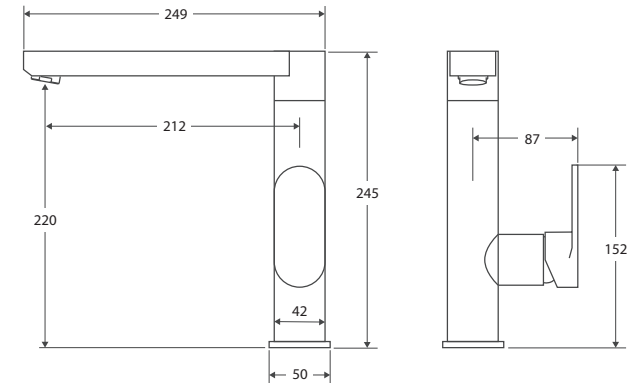

Empire SWIVEL SINK MIXER

Features

- Sleek modern design
- Swivel function
- Designed for kitchen and laundry
- Made from solid brass
- Quality European cartridge (35 mm)
- PEX split-resistant flexible hoses
- **WELS 4 Star rated, 7.5L/min**

Please note: This product may have a visible Fienza or Watermark logo.

Available in

Polished Chrome
221105

Cleaning & Care

- Regularly clean with mild soapy water using a microfibre cloth.
- In highly polluted or coastal locations, we recommend cleaning 2-3 times per week.
- Do not use harsh detergents, bleach, cream cleaners or citrus based cleaners. These substances are abrasive and will damage the surface.
- Do not use undue pressure and wipe in one direction only.

While we aim to ensure specifications are correct at the time of publication, Fienza reserves the right to make modifications without prior notice. Physical colour may vary from image shown. All measurements are shown in millimetres. Always use physical product measurements for mark-ups and roughing-in as the technical drawing may differ from actual product received.