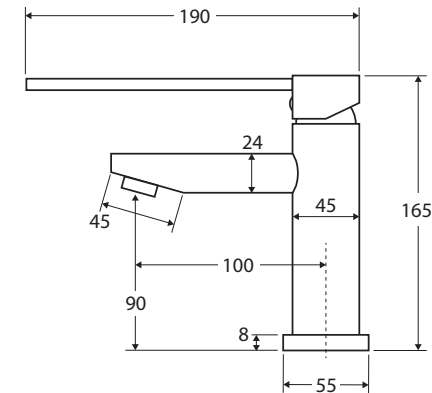

Hustle Care

BASIN MIXER

Features

- Can be installed to comply with AS1428.1
- Sleek, modern design
- Long handle for easy reach and operation
- Fixed position
- Made from solid brass
- 35 mm cartridge
- PEX split-resistant flexible hoses
- **WELS 5 Star rated, 5L/min**

Please note: This product may have a visible Fienza or Watermark logo.

Available in

Electroplated
Matte Black
225103D

Cleaning & Care

- Regularly clean with mild soapy water using a microfibre cloth.
- In highly polluted or coastal locations, we recommend cleaning 2-3 times per week.
- Do not use harsh detergents, bleach, cream cleaners or citrus based cleaners. These substances are abrasive and will damage the surface.
- Do not use undue pressure and wipe in one direction only.

While we aim to ensure specifications are correct at the time of publication, Fienza reserves the right to make modifications without prior notice. Physical colour may vary from image shown. All measurements are shown in millimetres. Always use physical product measurements for mark-ups and roughing-in as the technical drawing may differ from actual product received.