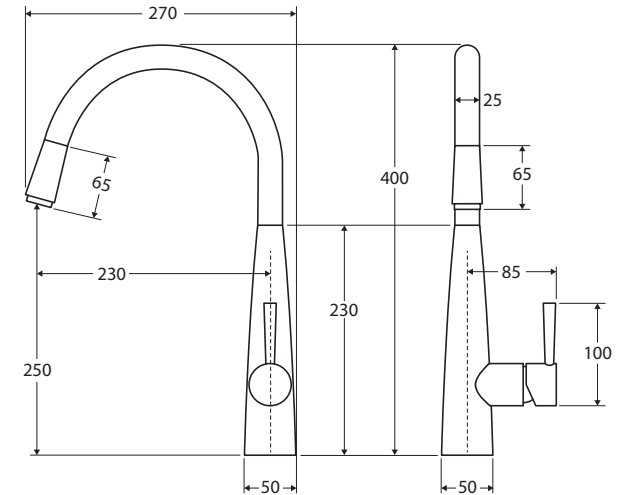

Isabella Deluxe GOOSENECK SINK MIXER

Features

- Pull-out nozzle on 1 metre hose (hose length can be reduced)
- Swivel function
- Designed for kitchen and laundry
- Made from solid brass
- 35 mm cartridge
- PEX split-resistant flexible hoses
- **WELS 4 Star rated, 7L/min**

Please note: This product may have a visible Fienza or Watermark logo.

Available in

Polished
Chrome
213116

PVD
Brushed Nickel
213116BN

Cleaning & Care

- Regularly clean with mild soapy water using a microfibre cloth.
- In highly polluted or coastal locations, we recommend cleaning 2-3 times per week.
- Do not use harsh detergents, bleach, cream cleaners or citrus based cleaners. These substances are abrasive and will damage the surface.
- Do not use undue pressure and wipe in one direction only.

While we aim to ensure specifications are correct at the time of publication, Fienza reserves the right to make modifications without prior notice. Physical colour may vary from image shown. All measurements are shown in millimetres. Always use physical product measurements for mark-ups and roughing-in as the technical drawing may differ from actual product received.