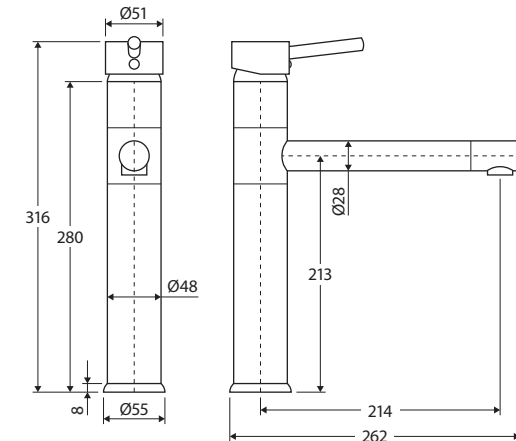

Isabella SWIVEL TOWER MIXER

Features

- Sleek modern design
- Swivel function
- Designed for kitchen and laundry
- Made from solid brass
- 35 mm cartridge
- PEX split-resistant flexible hoses
- **WELS 5 Star rated, 6L/min**

Please note: This product may have a visible Fienza or Watermark logo.

Available in

Polished Chrome
213114

Cleaning & Care

- Regularly clean with mild soapy water using a microfibre cloth.
- In highly polluted or coastal locations, we recommend cleaning 2-3 times per week.
- Do not use harsh detergents, bleach, cream cleaners or citrus based cleaners. These substances are abrasive and will damage the surface.
- Do not use undue pressure and wipe in one direction only.

While we aim to ensure specifications are correct at the time of publication, Fienza reserves the right to make modifications without prior notice. Physical colour may vary from image shown. All measurements are shown in millimetres. Always use physical product measurements for mark-ups and roughing-in as the technical drawing may differ from actual product received.