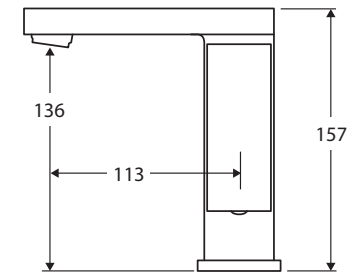

Jet

GOOSENECK BASIN MIXER

Features

- Modern square design
- Fixed position
- Made from solid brass
- Quality European cartridge (35 mm)
- PEX split-resistant flexible hoses
- **WELS 5 Star rated, 5L/min**

Please note: This product may have a visible Fienza or Watermark logo.

Available in

Polished Chrome
217104

Cleaning & Care

- Regularly clean with mild soapy water using a microfibre cloth.
- In highly polluted or coastal locations, we recommend cleaning 2-3 times per week.
- Do not use harsh detergents, bleach, cream cleaners or citrus based cleaners. These substances are abrasive and will damage the surface.
- Do not use undue pressure and wipe in one direction only.

While we aim to ensure specifications are correct at the time of publication, Fienza reserves the right to make modifications without prior notice. Physical colour may vary from image shown. All measurements are shown in millimetres. Always use physical product measurements for mark-ups and roughing-in as the technical drawing may differ from actual product received.