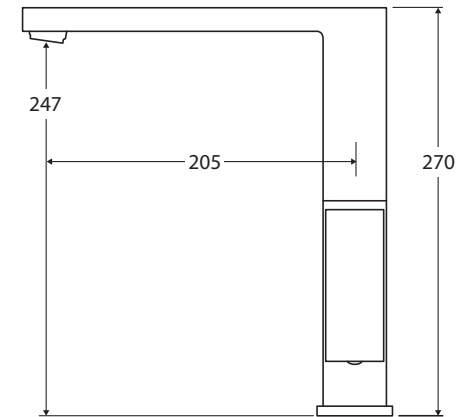

Jet DELUXE SINK MIXER

Features

- Modern square design
- Swivel function
- Designed for kitchen and laundry
- Made from solid brass
- Quality European cartridge (35 mm)
- PEX split-resistant flexible hoses
- **WELS 4 Star rated, 7.5L/min**

Please note: This product may have a visible Fienza or Watermark logo.

Available in

Polished Chrome
217109

Cleaning & Care

- Regularly clean with mild soapy water using a microfibre cloth.
- In highly polluted or coastal locations, we recommend cleaning 2-3 times per week.
- Do not use harsh detergents, bleach, cream cleaners or citrus based cleaners. These substances are abrasive and will damage the surface.
- Do not use undue pressure and wipe in one direction only.

While we aim to ensure specifications are correct at the time of publication, Fienza reserves the right to make modifications without prior notice. Physical colour may vary from image shown. All measurements are shown in millimetres. Always use physical product measurements for mark-ups and roughing-in as the technical drawing may differ from actual product received.