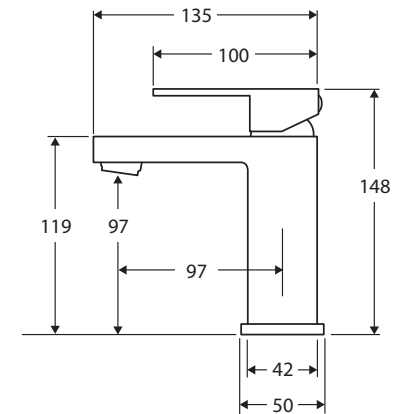

Jet

SHORT BASIN MIXER

Features

- Modern square design
- Fixed position
- Made from solid brass
- Quality European cartridge (25 mm)
- PEX split-resistant flexible hoses
- **WELS 5 Star rated, 5L/min**

Please note: This product may have a visible Fienza or Watermark logo.

While we aim to ensure specifications are correct at the time of publication, Fienza reserves the right to make modifications without prior notice. Physical colour may vary from image shown. All measurements are shown in millimetres. Always use physical product measurements for mark-ups and roughing-in as the technical drawing may differ from actual product received.