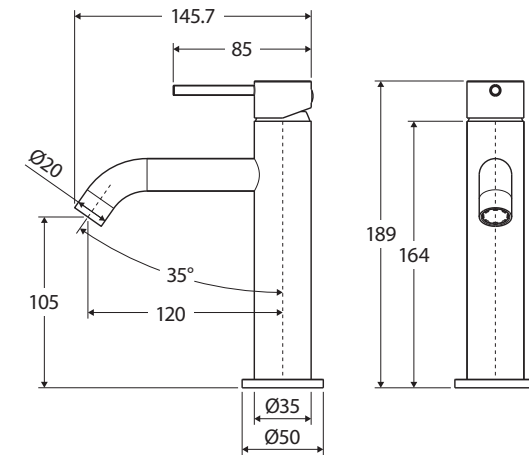

Kaya® BASIN MIXER

Features

WELS 5 Star rated, 5L/min

- Round, pin lever handle design
- Curved outlet
- Made from solid brass
- High quality European cartridge (25 mm)
- PEX split-resistant hoses

Please note: This product may have a visible Fienza or Watermark logo.

While we aim to ensure specifications are correct at the time of publication, Fienza reserves the right to make modifications without prior notice. Physical colour may vary from image shown. All measurements are shown in millimetres. Always use physical product measurements for mark-ups and roughing-in as the technical drawing may differ from actual product received.