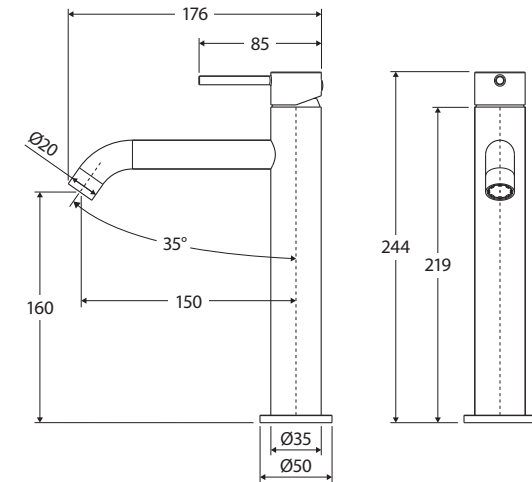

Kaya® MEDIUM BASIN MIXER

Features

WELS 5 Star rated, 5L/min

- Round, pin lever handle design
- Curved outlet
- Designed for use with semi-inset basins
- Made from solid brass
- High quality European cartridge (25 mm)
- PEX split-resistant hoses

Please note: This product may have a visible Fienza or Watermark logo.

Available in

Electroplated
Chrome
228110

Electroplated
Matte White
228110MW

Electroplated
Matte Black
228110B

PVD
Brushed Nickel
228110BN

PVD
Gun Metal
228110GM

PVD
Urban Brass
228110UB

Cleaning & Care

- Regularly clean with mild soapy water using a microfibre cloth.
- In highly polluted or coastal locations, we recommend cleaning 2-3 times per week.
- Do not use harsh detergents, bleach, cream cleaners or citrus based cleaners. These substances are abrasive and will damage the surface.
- Do not use undue pressure and wipe in one direction only.

While we aim to ensure specifications are correct at the time of publication, Fienza reserves the right to make modifications without prior notice. Physical colour may vary from image shown. All measurements are shown in millimetres. Always use physical product measurements for mark-ups and roughing-in as the technical drawing may differ from actual product received.