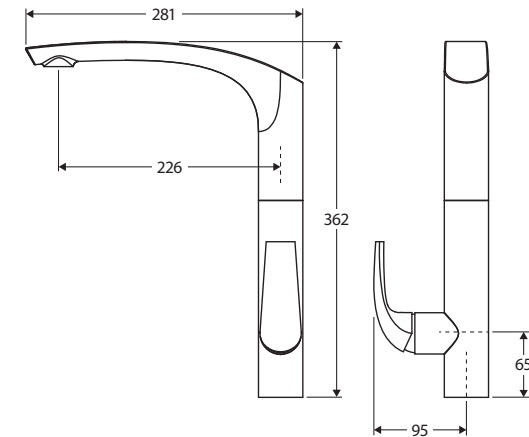

Keeto

SINK MIXER

Features

- Ultra-slim profile handle, sleek modern design
- Swivel function
- Designed for kitchen and laundry
- Made from solid brass
- Quality European cartridge (35 mm)
- PEX split-resistant flexible hoses
- **WELS 5 Star rated, 5.5L/min**

Please note: This product may have a visible Fienza or Watermark logo.

Available in

Polished
Chrome
222105

Cleaning & Care

- Regularly clean with mild soapy water using a microfibre cloth.
- In highly polluted or coastal locations, we recommend cleaning 2-3 times per week.
- Do not use harsh detergents, bleach, cream cleaners or citrus based cleaners. These substances are abrasive and will damage the surface.
- Do not use undue pressure and wipe in one direction only.

While we aim to ensure specifications are correct at the time of publication, Fienza reserves the right to make modifications without prior notice. Physical colour may vary from image shown. All measurements are shown in millimetres. Always use physical product measurements for mark-ups and roughing-in as the technical drawing may differ from actual product received.