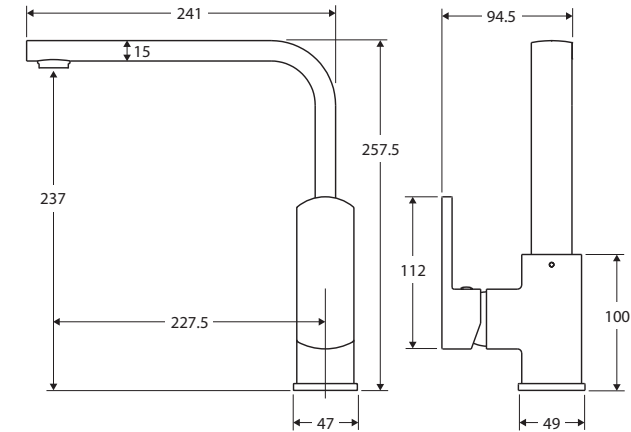

Koko® SINK MIXER

Features

- Sleek soft-square design
- Swivel function
- Designed for kitchen and laundry
- Made from solid brass
- Quality European cartridge (35 mm)
- PEX split-resistant flexible hoses
- **WELS 5 Star rated, 5L/min**

Please note: This product may have a visible Fienza or Watermark logo.

Available in

Polished
Chrome
218105

Electroplated
Matte Black
218105B

Cleaning & Care

- Regularly clean with mild soapy water using a microfibre cloth.
- In highly polluted or coastal locations, we recommend cleaning 2-3 times per week.
- Do not use harsh detergents, bleach, cream cleaners or citrus based cleaners. These substances are abrasive and will damage the surface.
- Do not use undue pressure and wipe in one direction only.

While we aim to ensure specifications are correct at the time of publication, Fienza reserves the right to make modifications without prior notice. Physical colour may vary from image shown. All measurements are shown in millimetres. Always use physical product measurements for mark-ups and roughing-in as the technical drawing may differ from actual product received.