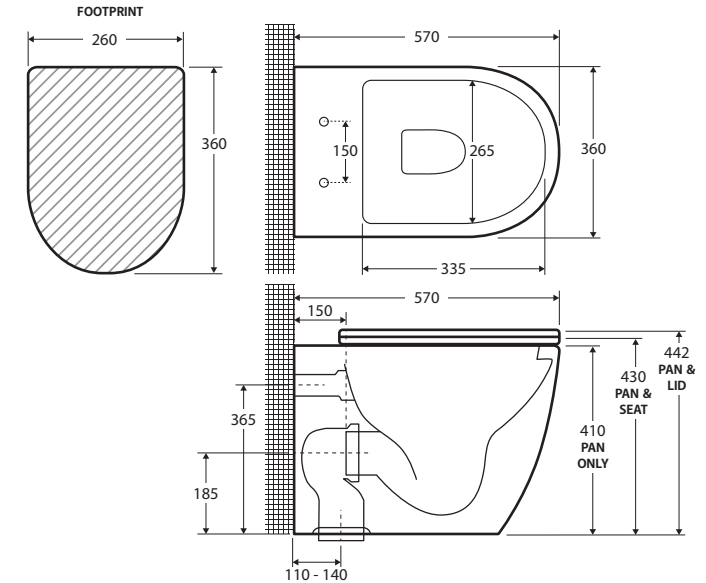

Koko Matte White

WALL-FACED TOILET

Features

- Rimless hygienic flush
- Matte white finish
- Concealed pan for easy cleaning
- Gloss white quick release, soft close seat
- Available as P-Trap or S-Trap
- Stainless steel hinges
- Includes floor mounting screws
- **WELS 4 Star rated, 4.5L/3.3L (3.3L average flush) when used with R&T cistern**

Cistern and flush buttons required (sold separately)

Available in

P-Trap
Pan & Seat

K002376MW-PS

S-Trap
Pan & Seat

K002376MWA-PS

Cleaning & Care

- The toilet seat may be removed for cleaning - depress the quick release buttons and lift up.
- Clean only with a soft cloth or sponge using warm water and mild soap or detergent. Do not use any abrasive cleaning materials.
- Do not use any solvents or corrosive liquids.
- Note that use of clip-on deodorisers will affect flushing performance on rimless suites.

While we aim to ensure specifications are correct at the time of publication, Fienza reserves the right to make modifications without prior notice. Physical colour may vary from image shown. All measurements are shown in millimetres. For ceramic products, please allow +/- 10 mm tolerance for manufacturing variance. Always use physical product measurements for mark-ups and roughing-in as the technical drawing may differ from actual product received.