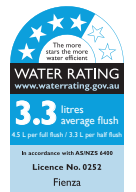

Cleaning & Care

- The toilet seat may be removed for cleaning - depress the quick release buttons and lift up.
- Clean only with a soft cloth or sponge using warm water and mild soap or detergent. Do not use any abrasive cleaning materials.
- Do not use any solvents or corrosive liquids.
- Note that use of clip-on deodorisers will affect flushing performance on rimless suites.