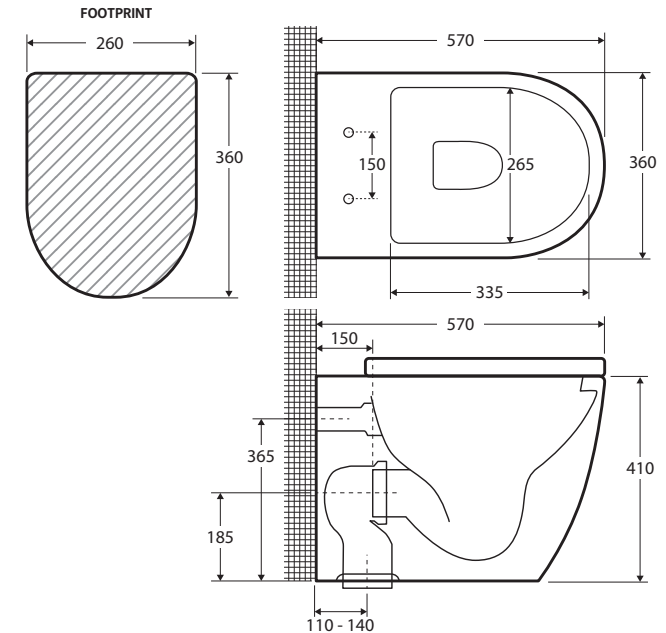

Koko Gloss White WALL-FACED TOILET

Features

- Rimless hygienic flush
- Gloss white finish
- Concealed pan for easy cleaning
- UF quick release, soft close seat
- Available as P-Trap or S-Trap
- Stainless steel hinges
- Includes floor mounting screws
- **WELS 4 Star rated, 4.5L/3.3L (3.3L average flush) when used with R&T cistern**

Cistern and flush buttons required (sold separately)

Available in

P-Trap
Pan & Seat
K002376-PS

S-Trap
Pan & Seat
K002376A-PS

Cleaning & Care

- The toilet seat may be removed for cleaning - depress the quick release buttons and lift up.
- Clean only with a soft cloth or sponge using warm water and mild soap or detergent. Do not use any abrasive cleaning materials.
- Do not use any solvents or corrosive liquids.
- Note that use of clip-on deodorisers will affect flushing performance on rimless suites.

While we aim to ensure specifications are correct at the time of publication, Fienza reserves the right to make modifications without prior notice. Physical colour may vary from image shown. All measurements are shown in millimetres. For ceramic products, please allow +/- 10 mm tolerance for manufacturing variance. Always use physical product measurements for mark-ups and roughing-in as the technical drawing may differ from actual product received.