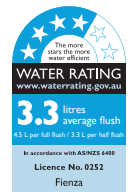

While we aim to ensure specifications are correct at the time of publication, Fienza reserves the right to make modifications without prior notice. Physical colour may vary from image shown. All measurements are shown in millimetres. For ceramic products, please allow +/- 10 mm tolerance for manufacturing variance. Always use physical product measurements for mark-ups and roughing-in as the technical drawing may differ from actual product received.