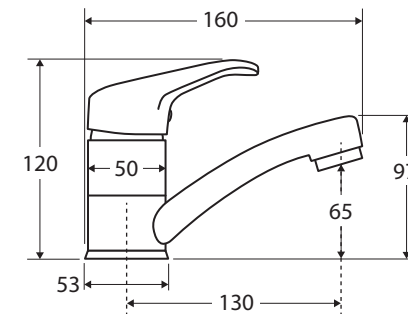

Loop

SWIVEL BASIN MIXER

Features

- Looped handle design
- Swivel function
- Made from solid brass
- 40 mm cartridge
- PEX split-resistant flexible hoses
- **WELS 5 Star rated, 5L/min**

Please note: This product may have a visible Fienza or Watermark logo.

While we aim to ensure specifications are correct at the time of publication, Fienza reserves the right to make modifications without prior notice. Physical colour may vary from image shown. All measurements are shown in millimetres. Always use physical product measurements for mark-ups and roughing-in as the technical drawing may differ from actual product received.