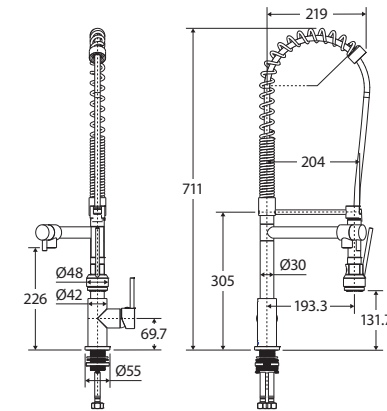

Maxis

DESIGNER COIL SINK MIXER

Features

- Swivel function
- Includes diverter and spout
- Designed for light-duty applications in kitchens and laundries
- Made from solid brass
- 35 mm cartridge
- PEX split-resistant flexible hoses
- **WELS 5 Star rated, 6L/min**

Please note: This product may have a visible Fienza or Watermark logo.

Available in

Polished
Chrome
CPF0057

Cleaning & Care

- Regularly clean with mild soapy water using a microfibre cloth.
- In highly polluted or coastal locations, we recommend cleaning 2-3 times per week.
- Do not use harsh detergents, bleach, cream cleaners or citrus based cleaners. These substances are abrasive and will damage the surface.
- Do not use undue pressure and wipe in one direction only.

While we aim to ensure specifications are correct at the time of publication, Fienza reserves the right to make modifications without prior notice. Physical colour may vary from image shown. All measurements are shown in millimetres. Always use physical product measurements for mark-ups and roughing-in as the technical drawing may differ from actual product received.