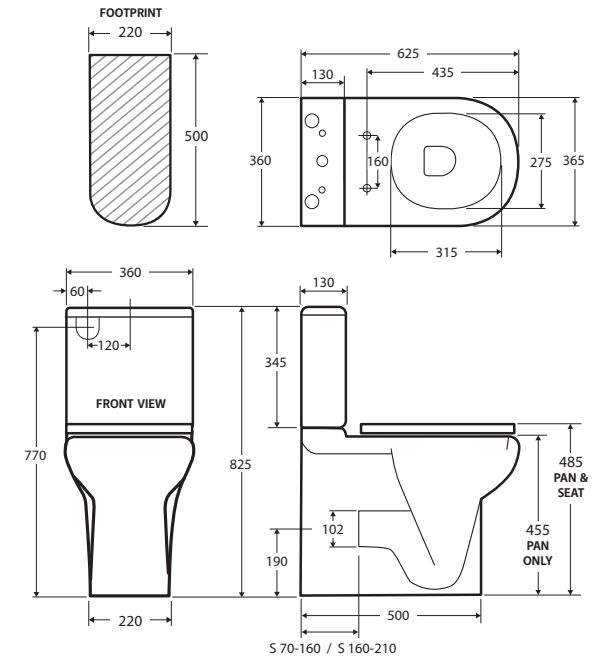

Available in

P-Trap
Grey Seat
345122G

S-Trap 70-160
Grey Seat
345122GA

S-Trap 160-210
Grey Seat
345122GB

P-Trap
Blue Seat
345122U

S-Trap 70-160
Blue Seat
345122UA

S-Trap 160-210
Blue Seat
345122UB

Cleaning & Care

- The toilet seat may be removed for cleaning - depress the quick release buttons and lift up.
- Clean only with a soft cloth or sponge using warm water and mild soap or detergent. Do not use any abrasive cleaning materials.
- Do not use any solvents or corrosive liquids.

While we aim to ensure specifications are correct at the time of publication, Fienza reserves the right to make modifications without prior notice. Physical colour may vary from image shown. All measurements are shown in millimetres. For ceramic products, please allow +/- 10 mm tolerance for manufacturing variance. Always use physical product measurements for mark-ups and roughing-in as the technical drawing may differ from actual product received.