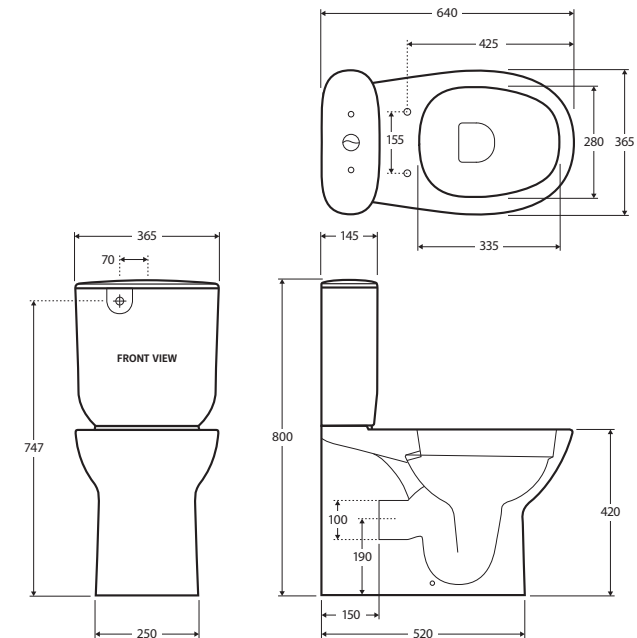

RAK Morning BACK-TO-WALL TOILET SUITE

Features

- Rimless hygienic flush
- Alpine white finish
- High quality, Geberit flush mechanism
- Chrome flush buttons
- Slim soft close UF seat
- Concealed pan for easy cleaning
- Left or right bottom inlet
- Available as P-Trap or S-Trap
- Made in UAE
- **WELS 4 Star rated, 4.5L/3L (3.3L average flush)**

RAK
CERAMICS

Available in

P-Trap
Top Inlet
586239W

S-Trap 150
Top Inlet
586239WA

P-Trap
Bottom Inlet
576139W

S-Trap 150
Bottom Inlet
576139WA

Cleaning & Care

- Clean only with a soft cloth or sponge using warm water and mild soap or detergent. Do not use any abrasive cleaning materials.
- Do not use any solvents or corrosive liquids.
- Note that use of clip-on deodorisers will affect flushing performance on rimless suites.

While we aim to ensure specifications are correct at the time of publication, Fienza reserves the right to make modifications without prior notice. Physical colour may vary from image shown. All measurements are shown in millimetres. For ceramic products, please allow +/- 10 mm tolerance for manufacturing variance. Always use physical product measurements for mark-ups and roughing-in as the technical drawing may differ from actual product received.