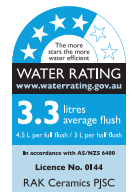

Cleaning & Care

- Clean only with a soft cloth or sponge using warm water and mild soap or detergent. Do not use any abrasive cleaning materials.
- Do not use any solvents or corrosive liquids.
- Note that use of clip-on deodorisers will affect flushing performance on rimless suites.