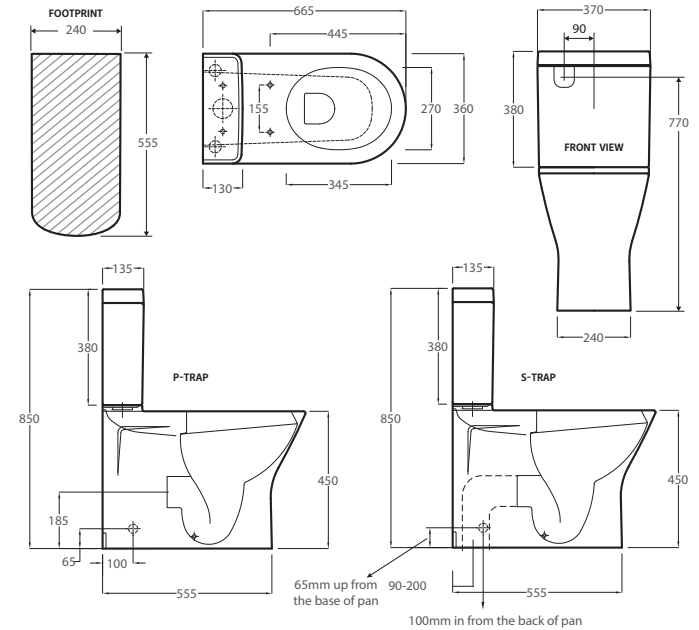

RAK Resort BACK-TO-WALL TOILET SUITE

Features

- Rimless hygienic flush
- Extra height pan
- Gloss white finish
- Chrome flush buttons
- Concealed pan for easy cleaning
- Soft close seat
- High quality, Geberit flush mechanism
- Top or bottom inlets:
 - Left top inlet
 - Left or right bottom inlet
- Available as P-Trap or S-Trap 90-200
- Includes concealed floor fixing kit
- Made in UAE
- **WELS 4 Star rated, 4.5L/3L (3.3L average flush)**

RAK
CERAMICS

Available in

P-Trap
Bottom Inlet
385447W

S-Trap 90-200
Bottom Inlet
385447WA

P-Trap
Top Inlet
406047W

S-Trap 70-160
Top Inlet
406047WA

Cleaning & Care

- Clean only with a soft cloth or sponge using warm water and mild soap or detergent. Do not use any abrasive cleaning materials.
- Do not use any solvents or corrosive liquids.
- Note that use of clip-on deodorisers will affect flushing performance on rimless suites.

While we aim to ensure specifications are correct at the time of publication, Fienza reserves the right to make modifications without prior notice. Physical colour may vary from image shown. All measurements are shown in millimetres. For ceramic products, please allow +/- 10 mm tolerance for manufacturing variance. Always use physical product measurements for mark-ups and roughing-in as the technical drawing may differ from actual product received.