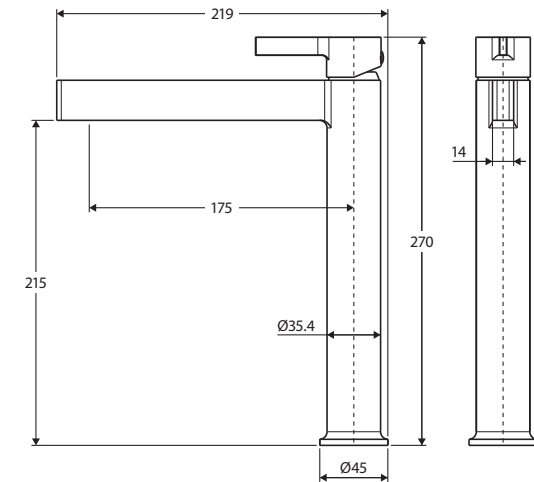

## Sansa® TALL BASIN MIXER

### Features

WELS 6 Star rated, 3L/min

- Soft rectangular handle and outlet design
- Made from solid brass
- High quality European cartridge (25 mm)
- PEX split-resistant hoses

**Please note:** This product may have a visible Fienza or Watermark logo.

While we aim to ensure specifications are correct at the time of publication, Fienza reserves the right to make modifications without prior notice. Physical colour may vary from image shown. All measurements are shown in millimetres. Always use physical product measurements for mark-ups and roughing-in as the technical drawing may differ from actual product received.