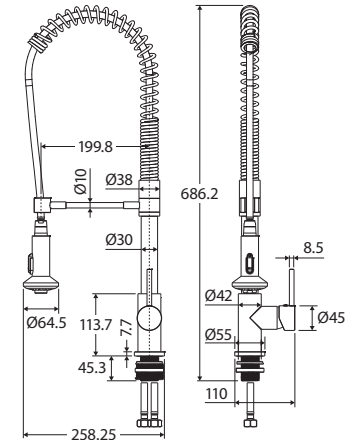

Shilo

DESIGNER COIL SINK MIXER

Features

- Swivel function
- Designed for light-duty applications in kitchens and laundries
- Made from solid brass
- 35 mm cartridge
- PEX split-resistant flexible hoses
- **WELS 5 Star rated, 6L/min**

Please note: This product may have a visible Fienza or Watermark logo.

Available in

Polished
Chrome
CPF0052

Cleaning & Care

- Regularly clean with mild soapy water using a microfibre cloth.
- In highly polluted or coastal locations, we recommend cleaning 2-3 times per week.
- Do not use harsh detergents, bleach, cream cleaners or citrus based cleaners. These substances are abrasive and will damage the surface.
- Do not use undue pressure and wipe in one direction only.

While we aim to ensure specifications are correct at the time of publication, Fienza reserves the right to make modifications without prior notice. Physical colour may vary from image shown. All measurements are shown in millimetres. Always use physical product measurements for mark-ups and roughing-in as the technical drawing may differ from actual product received.