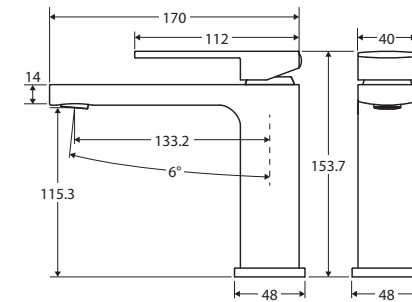

Tono®

BASIN MIXER

Features

- Soft square outlet
- Swivel aerator
- High quality European cartridge (25 mm)
- PEX split-resistant hoses
- Made from eco-friendly lead-free brass*
- **WELS 6 Star rated, 4.5L/min**

Please note: This product may have a visible Fienza or Watermark logo.

*Defined as containing less than 0.25% lead.