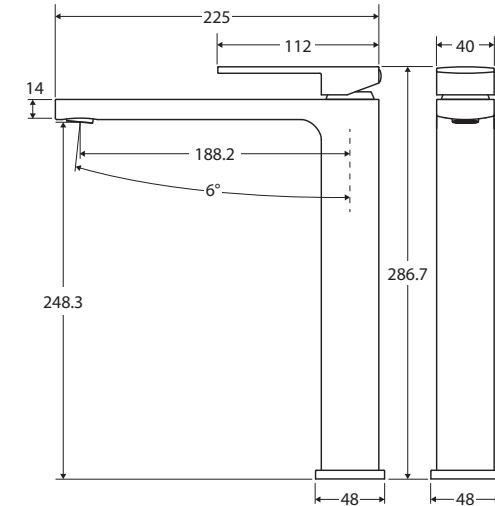

Tono® TALL BASIN MIXER

Features

- Soft square outlet
- Swivel aerator
- High quality European cartridge (25 mm)
- PEX split-resistant hoses
- Made from eco-friendly lead-free brass*
- **WELS 6 Star rated, 4.5L/min**

Please note: This product may have a visible Fienza or Watermark logo.

*Defined as containing less than 0.25% lead.

Lead Free*

Available in

Chrome
233107

Electroplated
Matte Black
233107B

PVD
Brushed Nickel
233107BN

PVD
Gun Metal
233107GM

PVD
Urban Brass
233107UB

Cleaning & Care

- Regularly clean with mild soapy water using a microfibre cloth.
- In highly polluted or coastal locations, we recommend cleaning 2-3 times per week.
- Do not use harsh detergents, bleach, cream cleansers or citrus based cleaners. These substances are abrasive and will damage the surface.
- Do not use undue pressure and wipe in one direction only.

While we aim to ensure specifications are correct at the time of publication, Fienza reserves the right to make modifications without prior notice. Physical colour may vary from image shown. All measurements are shown in millimetres. Always use physical product measurements for mark-ups and roughing-in as the technical drawing may differ from actual product received.