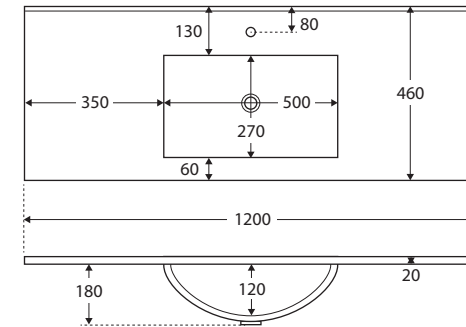

## POLY-MARBLE BASIN-TOP 1200MM

### Features

- Rectangular bowl design
- 20 mm thick poly-marble
- Gloss warm white finish
- 3 mm tile lip
- 12 o'clock tap hole as standard (3 tap holes also available)
- Requires 32 mm non-overflow waste (available separately)

While we aim to ensure specifications are correct at the time of publication, Fienza reserves the right to make modifications without prior notice. Physical colour may vary from image shown. All measurements are shown in millimetres. For ceramic products, please allow +/- 10 mm tolerance for manufacturing variance. Always use physical product measurements for mark-ups and roughing-in as the technical drawing may differ from actual product received.