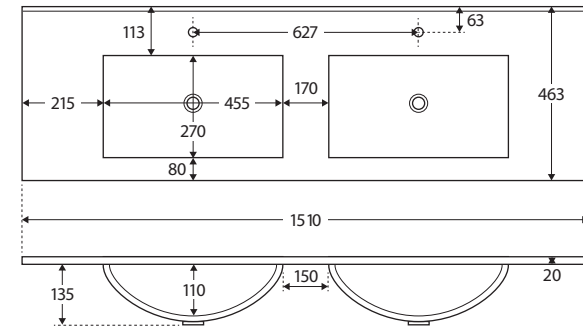

Vanessa

DOUBLE BOWL POLY-MARBLE BASIN-TOP 1500MM

Features

- Rectangular bowl design
- 20 mm thick poly-marble
- Gloss warm white finish
- 3 mm tile lip
- 12 o'clock tap hole as standard (3 tap holes also available)
- Requires 32 mm non-overflow waste (available separately)

While we aim to ensure specifications are correct at the time of publication, Fienza reserves the right to make modifications without prior notice. Physical colour may vary from image shown. All measurements are shown in millimetres. For ceramic products, please allow +/- 10 mm tolerance for manufacturing variance. Always use physical product measurements for mark-ups and roughing-in as the technical drawing may differ from actual product received.