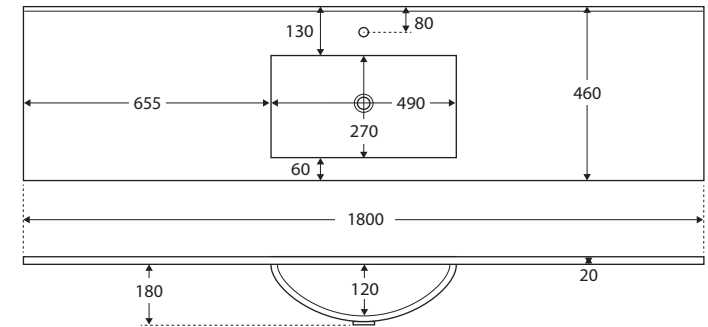

Vanessa

SINGLE BOWL
POLY-MARBLE
BASIN-TOP
1800MM

Features

- Rectangular bowl design
- 20 mm thick poly-marble
- Gloss warm white finish
- 3 mm tile lip
- 12 o'clock tap hole as standard (3 tap holes also available)
- Requires 32 mm non-overflow waste (available separately)

Available in

1 tap hole
180VANS

3 tap hole
180VANS-3

Cleaning & Care

- Wipe with a clean, soft cloth and mild soapy water or non-abrasive bathroom cleaner. Test in an inconspicuous area before cleaning the whole top.
- Avoid placing hot objects, such as hair straighteners, on any surface as these will cause discolouration and marking.
- Spills of hair dye, after-shave lotion, nail polish and remover, aerosol spray and other harsh chemicals should be removed immediately to prevent damage and discolouration. Clean immediately with mild soapy water using a clean, soft cloth.

While we aim to ensure specifications are correct at the time of publication, Fienza reserves the right to make modifications without prior notice. Physical colour may vary from image shown. All measurements are shown in millimetres. For ceramic products, please allow +/- 10 mm tolerance for manufacturing variance. Always use physical product measurements for mark-ups and roughing-in as the technical drawing may differ from actual product received.