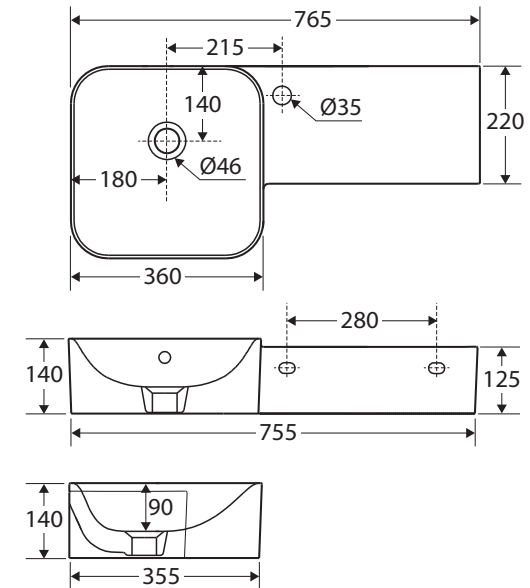

RAK Petit Square WALL BASIN, RIGHT LEDGE

RAK
CERAMICS

Features

- Alpine white finish
- Vitreous china
- Long integrated shelf
- No tap hole or 1 tap hole, with overflow
- Requires 32 mm overflow waste (not included)
- Chrome overflow ring available separately: [OVERFLOW](#)
- Weight: 17.8 kg
- Made in UAE

While we aim to ensure specifications are correct at the time of publication, Fienza reserves the right to make modifications without prior notice. Physical colour may vary from image shown. All measurements are shown in millimetres. For ceramic products, please allow +/- 10 mm tolerance for manufacturing variance. Always use physical product measurements for mark-ups and roughing-in as the technical drawing may differ from actual product received.