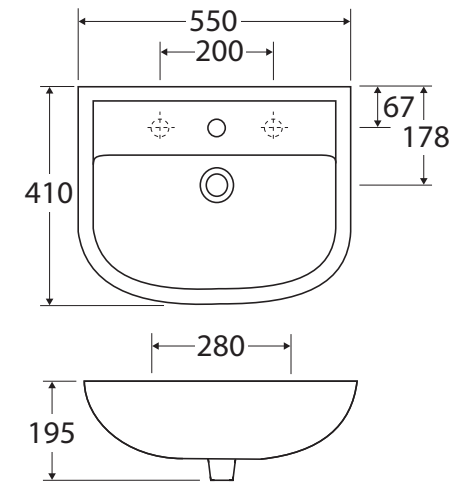

## Features

- Fully vitreous china with gloss white finish
- Requires 32 mm waste with overflow (not included)
- Wall mounting bolts included
- Capacity: 6 litres; weight: 14kg
- Chrome overflow ring available separately: **OVERFLOW**

## Available in

1 Tap Hole  
**601201W**

3 Tap Holes  
**601203W**

While we aim to ensure specifications are correct at the time of publication, Fienza reserves the right to make modifications without prior notice. Physical colour may vary from image shown. All measurements are shown in millimetres. For ceramic products, please allow +/- 10 mm tolerance for manufacturing variance. Always use physical product measurements for mark-ups and roughing-in as the technical drawing may differ from actual product received.