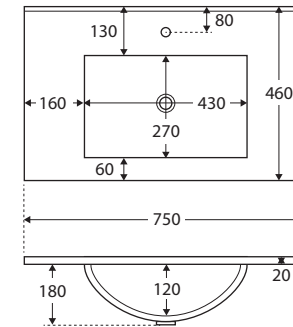

Vanessa

POLY-MARBLE BASIN-TOP 750MM

Features

- Rectangular bowl design
- 20 mm thick poly-marble
- Gloss warm white finish
- 3 mm tile lip
- 12 o'clock tap hole as standard (3 tap holes also available)
- Requires 32 mm non-overflow waste (available separately)

While we aim to ensure specifications are correct at the time of publication, Fienza reserves the right to make modifications without prior notice. Physical colour may vary from image shown. All measurements are shown in millimetres. For ceramic products, please allow +/- 10 mm tolerance for manufacturing variance. Always use physical product measurements for mark-ups and roughing-in as the technical drawing may differ from actual product received.