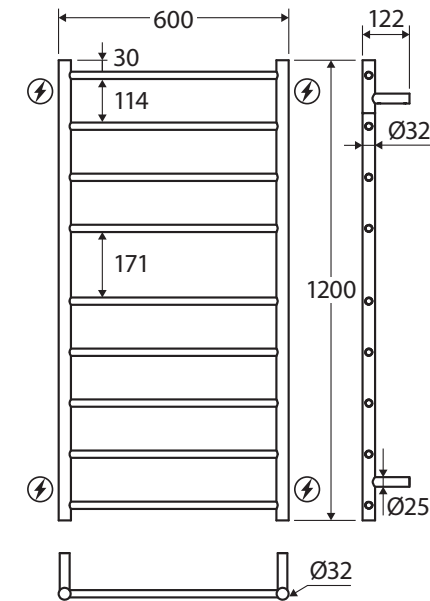

Isabella

HEATED TOWEL RAIL, 600 x 1200 MM

Features

- Designed for use in bathrooms
- Heat transfer dries towels faster and more evenly keeping them fresh
- 9 bar ladder rails
- Concealed (hard-wired) or exposed (plug-in) installation
- Wiring position available at any of the 4 mounting points
- Includes 1.5 metre white power cord
- Surface temperature between 45°C and 50°C
- Made from 304 stainless steel

230V | 115W | IP55 RATING
SAA Approved

⚡ Wiring Positions

Available in

Chrome
82760120

PVD Brushed Nickel
82760120BN

Powder Coated
Matte Black
82760120MB

PVD Urban Brass
82760120UB

Cleaning & Care

- Regularly clean with mild soapy water using a microfibre cloth.
- In highly polluted or coastal locations, we recommend cleaning 2-3 times per week.
- Do not use harsh detergents, bleach, cream cleaners or citrus based cleaners. These substances are abrasive and will damage the surface.
- Do not use undue pressure and wipe in one direction only

While we aim to ensure specifications are correct at the time of publication, Fienza reserves the right to make modifications without prior notice. Physical colour may vary from image shown. All measurements are shown in millimetres. Always use physical product measurements for mark-ups and roughing-in as the technical drawing may differ from actual product received.