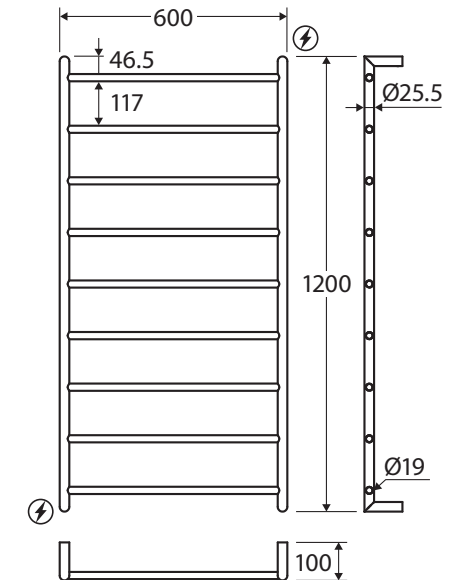

Kaya® HEATED TOWEL RAIL, 600 x 1200 MM

Features

- Designed for use in bathrooms
- Heat transfer dries towels faster and more evenly keeping them fresh
- 9 bar ladder rails
- Concealed (hard-wired) wiring installation
- Wiring position at top right or bottom left mounting points
- Surface temperature between 45°C and 50°C
- Made from 304 stainless steel

230V | 115W | IP55 RATING
SAA Approved

⚡ Wiring Positions