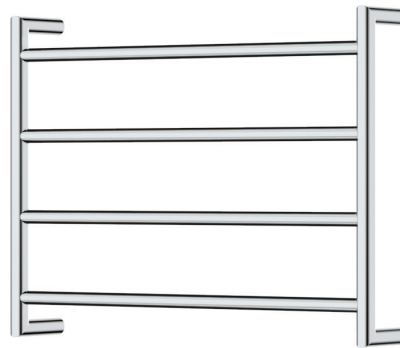

Kaya®

HEATED TOWEL RAIL, 600 x 450 MM

Features

- Designed for use in bathrooms
- Heat transfer dries towels faster and more evenly keeping them fresh
- 4 bar ladder rails
- Concealed (hard-wired) wiring installation
- Wiring position at top right or bottom left mounting points
- Surface temperature between 45°C and 50°C
- Made from 304 stainless steel

230V | 50W | IP55 RATING
SAA Approved

⚡ Wiring Positions