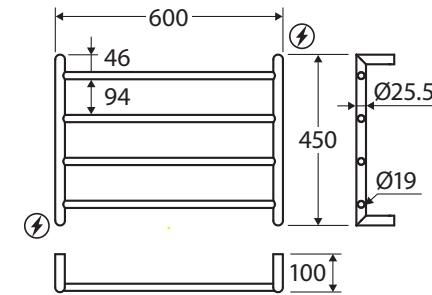

Kaya®

HEATED TOWEL RAIL, 600 x 450 MM

Features

- Designed for use in bathrooms
- Heat transfer dries towels faster and more evenly keeping them fresh
- 4 bar ladder rails
- Concealed (hard-wired) wiring installation
- Wiring position at top right or bottom left mounting points
- Surface temperature between 45°C and 50°C
- Made from 304 stainless steel

230V | 50W | IP55 RATING
SAA Approved

⚡ Wiring Positions