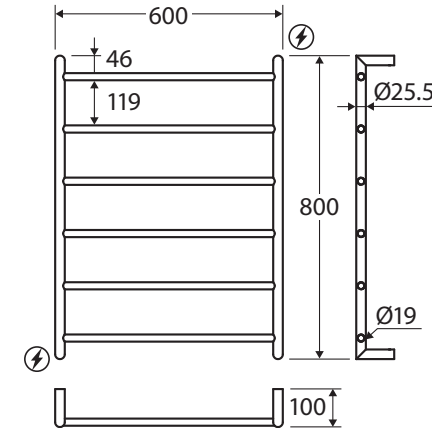

Kaya®

HEATED TOWEL RAIL, 600 x 800 MM

Features

- Designed for use in bathrooms
- Heat transfer dries towels faster and more evenly keeping them fresh
- 6 bar ladder rails
- Concealed (hard-wired) wiring installation
- Wiring position at top right or bottom left mounting points
- Surface temperature between 45°C and 50°C
- Made from 304 stainless steel

230V | 72W | IP55 RATING
SAA Approved

⚡ Wiring Positions