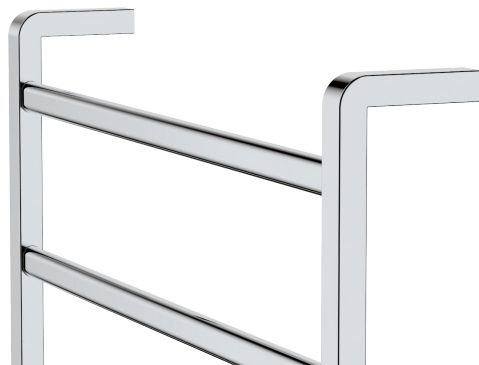

Available in

Chrome
8906080

PVD Brushed Nickel
8906080BN

PVD Gun Metal
8906080GM

Powder Coated
Matte Black
8906080MB

PVD Urban Brass
8906080UB

Cleaning & Care

- Regularly clean with mild soapy water using a microfibre cloth.
- In highly polluted or coastal locations, we recommend cleaning 2-3 times per week.
- Do not use harsh detergents, bleach, cream cleaners or citrus based cleaners. These substances are abrasive and will damage the surface.
- Do not use undue pressure and wipe in one direction only

While we aim to ensure specifications are correct at the time of publication, Fienza reserves the right to make modifications without prior notice. Physical colour may vary from image shown. All measurements are shown in millimetres. Always use physical product measurements for mark-ups and roughing-in as the technical drawing may differ from actual product received.