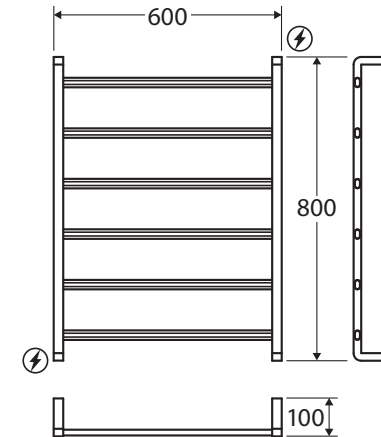

Koko®

HEATED TOWEL RAIL, 600 x 800 MM

Features

- Designed for use in bathrooms
- Heat transfer dries towels faster and more evenly keeping them fresh
- 6 bar ladder rails
- Concealed (hard-wired) wiring installation
- Wiring position at top right or bottom left mounting points
- Surface temperature between 45°C and 50°C
- Made from 304 stainless steel

230V | 72W | IP55 RATING
SAA Approved

⚡ Wiring Positions